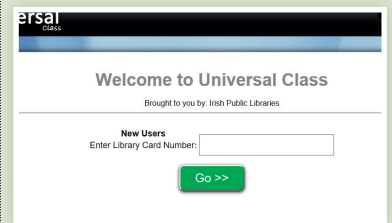

Online Courses

How to use Universal Class for online courses

To use Universal Class, go to UniversalClass.com and enter your library number

Then register as a new user and start learning!