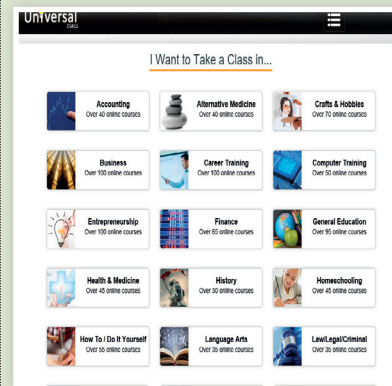

If you need assistance or guidance, just contact your local library by phone or email, or our library headquarters on info@kilkennylibrary.ie or call 056 779 4160, or send us a direct message of facebook or twitter, and we will get back to you as soon as we can.